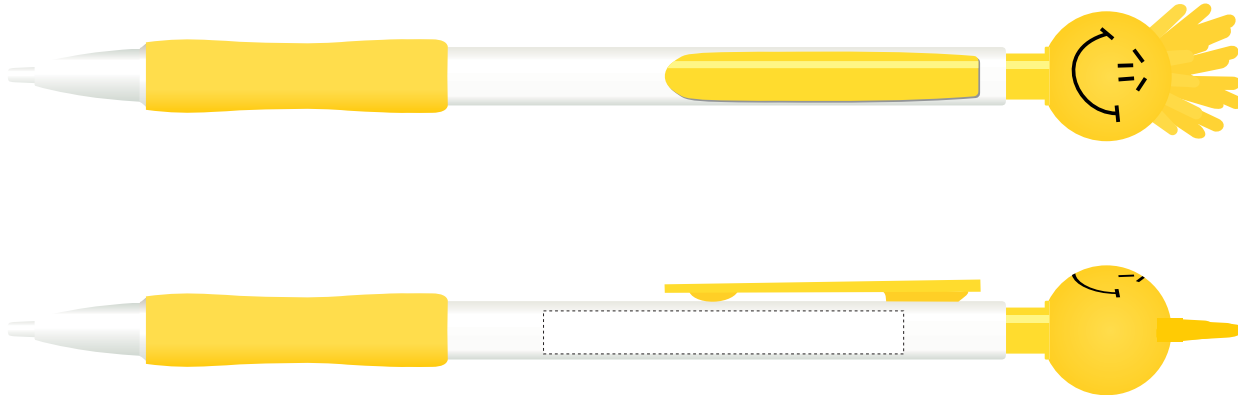

Item number: 19100
Item description: Wild Smilez
Mechanical Pencil

Please be mindful that any type smaller than 6 pt. may not print well. If your art contains letters smaller than this size, and the proof is approved, we are not responsible for poor imprint quality.

(6 pt.)

***Thank you for
your business!***

***For best
accuracy
please print***

THIS SHOULD
MEASURE
ONE INCH

THE DOTTED LINE REPRESENTS
THE MAXIMUM IMPRINT AREA. IT
DOES NOT PRINT.